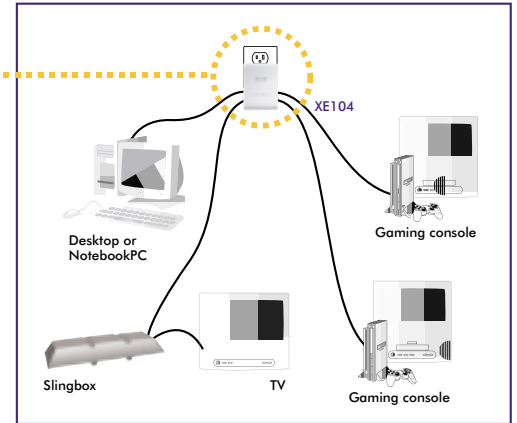

XE104 85 Mbps Wall-Plugged Ethernet Switch

NETGEAR Related Products

- WGT624v3 108 Mbps Wireless Router
- WGR614 54 Mbps Wireless Router
- PS121 USB Print Server
- WGXB102 54 Mbps Wall-Plugged Wireless Range Extender Kit
- SC101 Storage Central
- XE102 Wall-Plugged Ethernet Bridge

Package Contents

- XE104 85 Mbps Wall-Plugged Ethernet Switch
- 5-ft.(1.52) Ethernet cable
- Installation guide
- Resource CD
- Warranty card
- Support and information card

Product Specifications

- **Network Ports:**
  - 4 10/100 Mbps Ethernet ports
  - One 85 Mbps PowerLine port
- **PowerLine Standards:**
  - HomePlug compatible
- **Power Supply:**
  - 85 -135@60Hz

• LEDs:

- Unit:Power
- PowerLine:Link
- Ethernet:Link/Activity

• Environmental Specifications:

- Operating temperature: 0 -40 °C (32 -104 °F)
- Operating relative humidity: 10%to 90% non-condensing

• Electromagnetic Emissions:

- FCC Part 15 Class B

• Power and Safety Regulations:

- UL Certified

• Typical Coverage:

- Up to 5000 square foot home

• Warranty:

- NETGEAR 1-year warranty (see information enclosed)

System Requirements

- For device connection: Available RJ-45 Ethernet port
- To enable encryption: Windows® 98, ME, 2000 and XP

NETGEAR®

4500 Great America Parkway
Santa Clara, CA 95054 USA
Phone: 1-888-NETGEAR
E-mail: info@NETGEAR.com
www.NETGEAR.com

©2005 NETGEAR, Inc. NETGEAR®, Everybody's connecting®, the Netgear logo, Auto Uplink, ProSafe, Smart Wizard and RangeMax are trademarks or registered trademarks of NETGEAR, Inc. in the United States and/or other countries. Microsoft, Windows, and the Windows logo are trademarks or registered trademarks of Microsoft Corporation in the United States and/or other countries. Other brand and product names are trademarks or registered trademarks of their respective holders. Information is subject to change without notice. All rights reserved.

* Free basic installation support provided for 90 days from date of purchase. Advanced product features and configurations are not included in free basic installation support; optional premium support available.

D-XE104-1