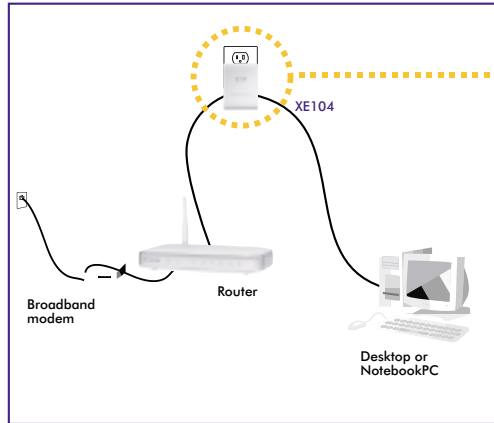

XE104 85 Mbps Wall-Plugged Ethernet Switch

NETGEAR Related Products

- WGT624v3 108 Mbps Wireless Router
- WGR614 54 Mbps Wireless Router
- PS121 USB Print Server
- WGXB102 54 Mbps Wall-Plugged Wireless Range Extender Kit
- SC101 Storage Central
- XE102 Wall-Plugged Ethernet Bridge

Package Contents

- XE104 85 Mbps Wall-Plugged Ethernet Switch
- 5-ft.(1.52) Ethernet cable
- Installation guide
- Resource CD
- Warranty card
- Support and information card

Product Specifications

- **Network Ports:**
  - 4 10/100 Mbps Ethernet ports
  - One 85 Mbps PowerLine port
- **PowerLine Standards:**
  - HomePlug compatible
- **Power Supply:**
  - 85 -135@60Hz

• LEDs:

- Unit:Power
- PowerLine:Link
- Ethernet:Link/Activity

• Environmental Specifications:

- Operating temperature: 0 -40 °C (32 -104 °F)
- Operating relative humidity: 10%to 90% non-condensing

• Electromagnetic Emissions:

- FCC Part 15 Class B

• Power and Safety Regulations:

- UL Certified

• Typical Coverage:

- Up to 5000 square foot home

• Warranty:

- NETGEAR 1-year warranty (see information enclosed)

System Requirements

- For device connection: Available RJ-45 Ethernet port
- To enable encryption: Windows® 98, ME, 2000 and XP

NETGEAR®

4500 Great America Parkway
Santa Clara, CA 95054 USA
Phone: 1-888-NETGEAR
E-mail: info@NETGEAR.com
www.NETGEAR.com

©2005 NETGEAR, Inc. NETGEAR®, Everybody's connecting®, the Netgear logo, Auto Uplink, ProSafe, Smart Wizard and RangeMax are trademarks or registered trademarks of NETGEAR, Inc. in the United States and/or other countries. Microsoft, Windows, and the Windows logo are trademarks or registered trademarks of Microsoft Corporation in the United States and/or other countries. Other brand and product names are trademarks or registered trademarks of their respective holders. Information is subject to change without notice. All rights reserved.

* Free basic installation support provided for 90 days from date of purchase. Advanced product features and configurations are not included in free basic installation support; optional premium support available.

D-XE104-1