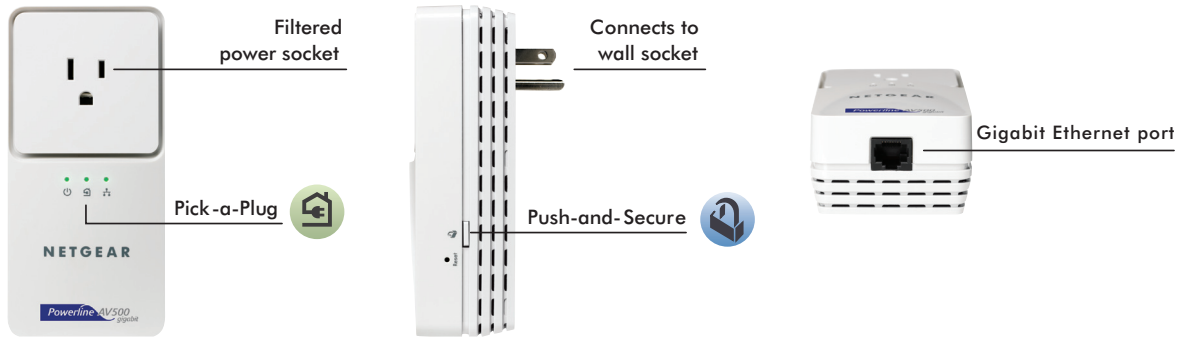

Turn any electrical outlet into a high-speed home network connection

- Gigabit-fast wired connection
- Extends a high-speed Internet connection to any power outlet to connect HDTVs, Blu-ray™ players, DVRs, PCs and game consoles
- Extra power outlet with noise filtering
- Sets up in minutes with Push-and-Secure
- Automatic Pick-a-Plug display for highest performance

NETGEAR Green

- Automatically powers down when not connected or not in use
- Disable LEDs to help save energy
- Packaging manufactured with at least 95% recyclable material

System Requirements

- To enable encryption (via software): Microsoft® Windows® 7, Vista™, XP or Mac® OS X

Performance

- Speed: Up to 500 Mbps†

Physical Specifications

- Dimensions: 138 x 65 x 40 mm (5.43 x 2.56 x 1.57 in) each
- Weight: 0.25 kg (0.56 lb) each

Network Ports

- One (1) 1000 Mbps Ethernet port each