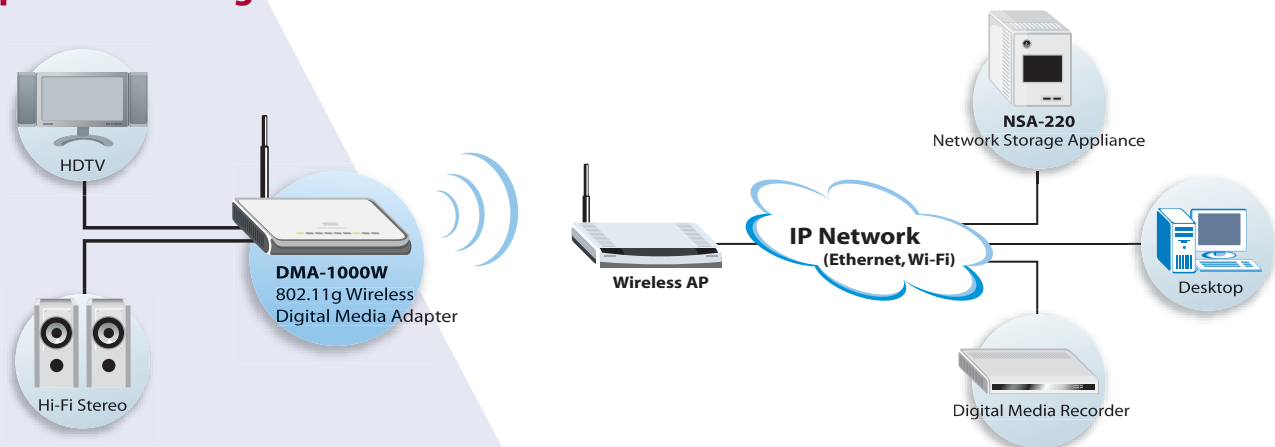

Application Diagram

For more product information, visit us on the web www.ZyXEL.com

65-100-102501G

03/07